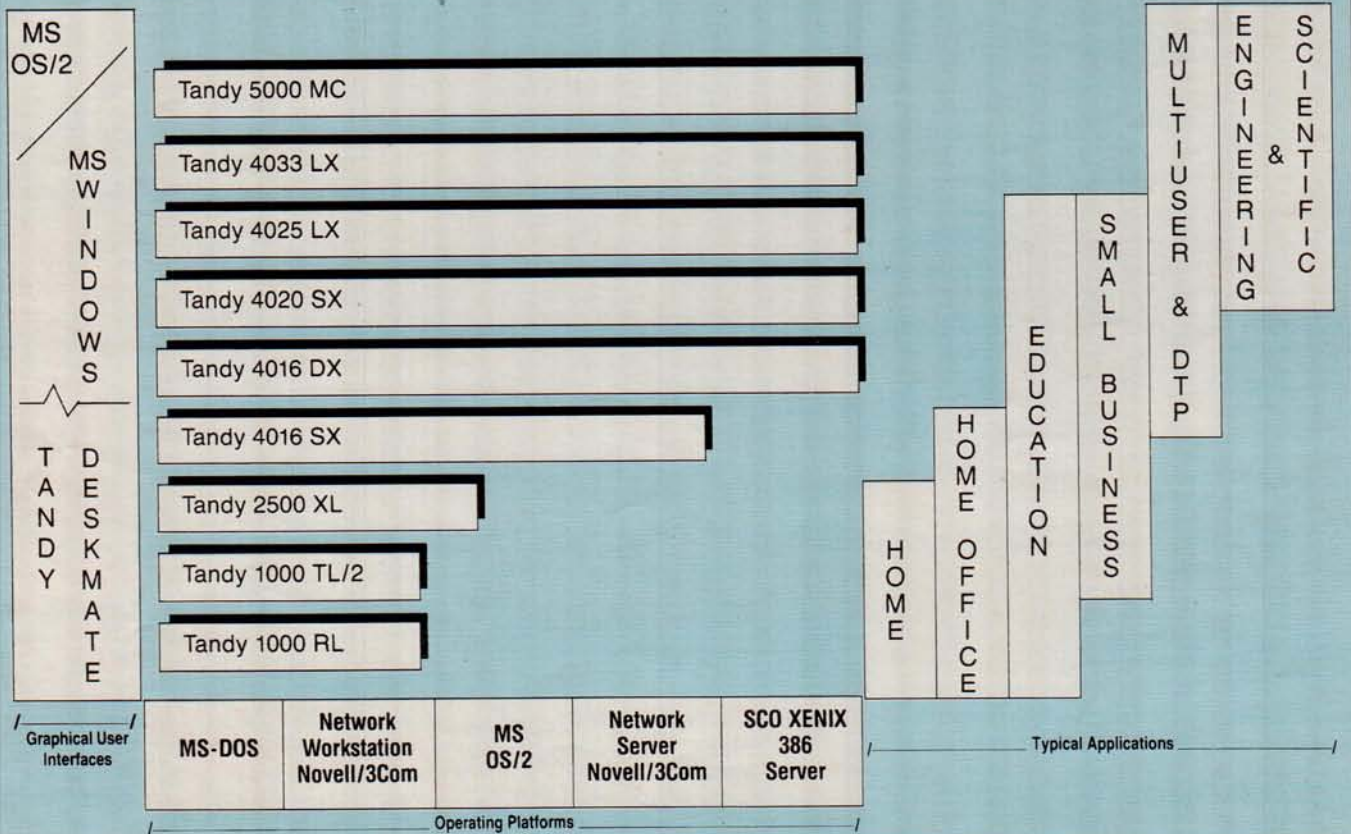

Suggested Operating Systems and Graphical User Interfaces by Computer and Application

Step 1: Identify your Typical Application need (on right side of chart) and read the appropriate computer models to the left.

Step 2: Select your Operating Platform from the bottom of the chart.

Step 3: Select your graphical interface from those at left.

Note: system attributes (microprocessor, clock speed, features, etc.) increase as you move up the chart.