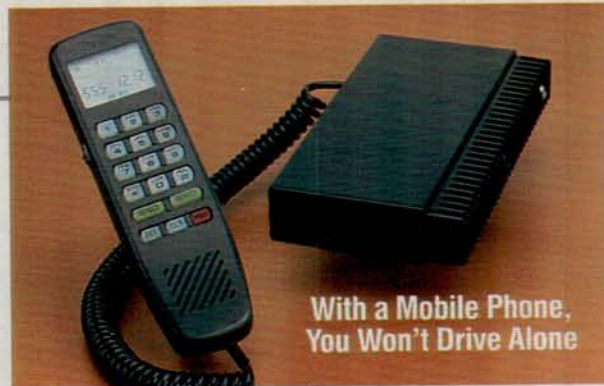

With a Mobile Phone,
You Won't Drive Alone

Give Your Family the Safety And Security of a Mobile Phone

Tandy CT-102. Our lowest priced mobile phone is still feature-packed. 832-channel capacity, 30-number memory, full-duplex handsfree and dual NAM. Built-in speaker/monitor for on-hook dialing. Includes mounting hardware and bracket. 12VDC neg. gnd. Was \$699.00 in RSC-21A. (TSP available) **NEW LOW PRICE!**
 17-1076 **Low As \$20 Per Month \$299***
Horn Alert Kit. 17-704 CMC **39.95****
Wiring Harness. 17-705 CMC **39.95****
PC/Fax Interface. 17-504 CMC **69.95****
NEW! Long Handset Cable. 17-706 CMC **24.95****
Radio Mute Switch. 17-801 **34.95**