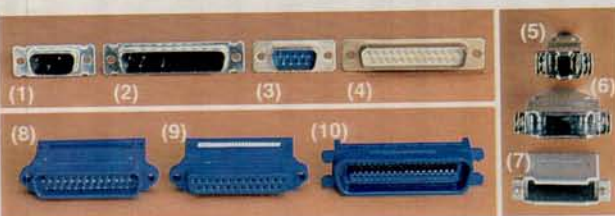

Do-It-Yourself Connectors

Fig.	Description	Cat. No.	Each
1	9-Pin Male Crimp	276-1427	.99
	9-Pin Female Crimp	276-1428	1.19
2	25-Pin Male Crimp	276-1429	2.49
	25-Pin Female Crimp	276-1430	2.99
3	9-Pin Male Solder	276-1537	.99
	9-Pin Female Solder	276-1538	1.99
4	25-Pin Male Solder	276-1547	1.49
	25-Pin Female Solder	276-1548	2.49
5	9-Position Metal D-Sub Hood	276-1508	2.19
6	25-Position Metal D-Sub Hood	276-1510	2.79
7	25-Position Multipurpose Hood	276-1520	1.79
8	D-Sub 25 Male IDC	276-1559	3.99
9	D-Sub 25 Female IDC	276-1565	3.99
10	36-Position Male IDC	276-1533	4.99