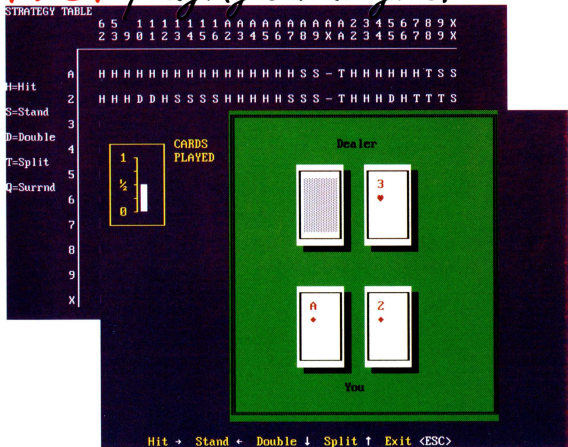

TEST playing strategies!

PRACTICE special situations!

Three powerful programs in ONE package!

ONLY $29
Limited time offer!

Blackjack Confidential Magazine...
"Reasonably priced, BlackJack Master is a versatile program."

Chicago Tribune says:
"It's a winner..."

ORDER NOW! Call Toll-Free, 1-800-745-8491 24hrs. - 7 days a week

Box 11224
Pittsburgh, PA 15238-0224

Address Correction Requested

Have some fun!