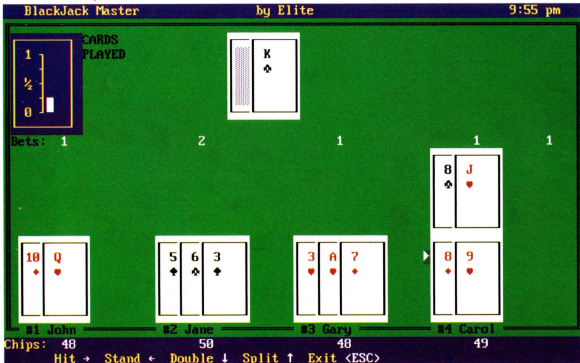

*PLAY to all rules!*

*TEST playing strategies!*

*PRACTICE special situations!*

**Three powerful programs in ONE package!**

**ONLY \$29**  
Limited time offer!

**Blackjack Confidential Magazine...**  
"Reasonably priced, BlackJack Master is a versatile program."

Chicago Tribune says:  
"It's a winner..."

**ORDER NOW! Call Toll-Free, 1-800-745-8491 24hrs. - 7 days a week**

Box 11224  
Pittsburgh, PA 15238-0224

Address Correction Requested

*Have some fun!*

**Play Practice Test Strategies**

# BlackJack Master™

Why not play to win?

BlackJack Master™ is an easy-to-use program that lets you build skills and have fun. It works with all IBM/Tandy or PC clones, PC/MS-DOS, and all displays. It has three program areas:

## The PLAY Mode

Improve your playing skills with realistic casino situations. Play for entertainment with friends, practice card counting, or try out new skills that you learned in other program areas. All casino rules are supported with a menu of 12 settable game options, and the number of decks can be varied from 1 to 99. You can have more than one player at the table, or add "computer players" that will use predetermined strategies from within the program. BlackJack Master™ keeps track of all bets, shows the height of cards in the discard shoe, and displays an optional card-count window. You also get instant feedback when your play does not match the strategy that you intended.